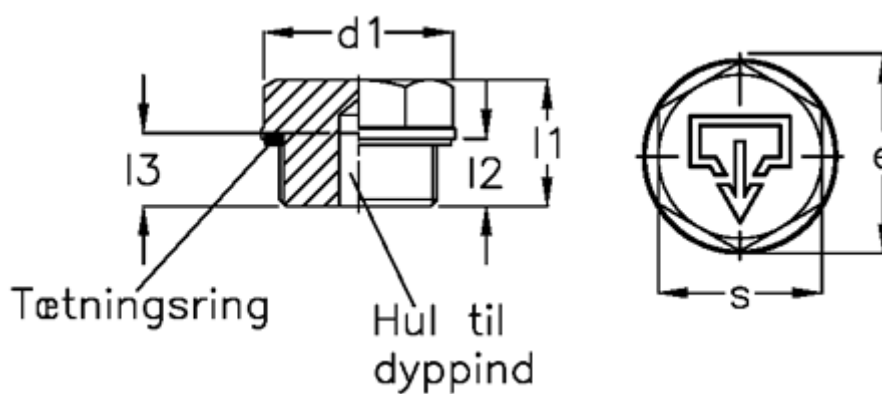

Article number: 20241558

Description: E+G

Threaded plug GN 741-26-M20x1,5-AS-1

Measures

$d1 = 26$
 $d2 = M20 \times 1,5$
 $d4 = M5$
 $e = 24.3$
 $l1 = 16.0$
 $l2 = 8.5$
 $s = 17$